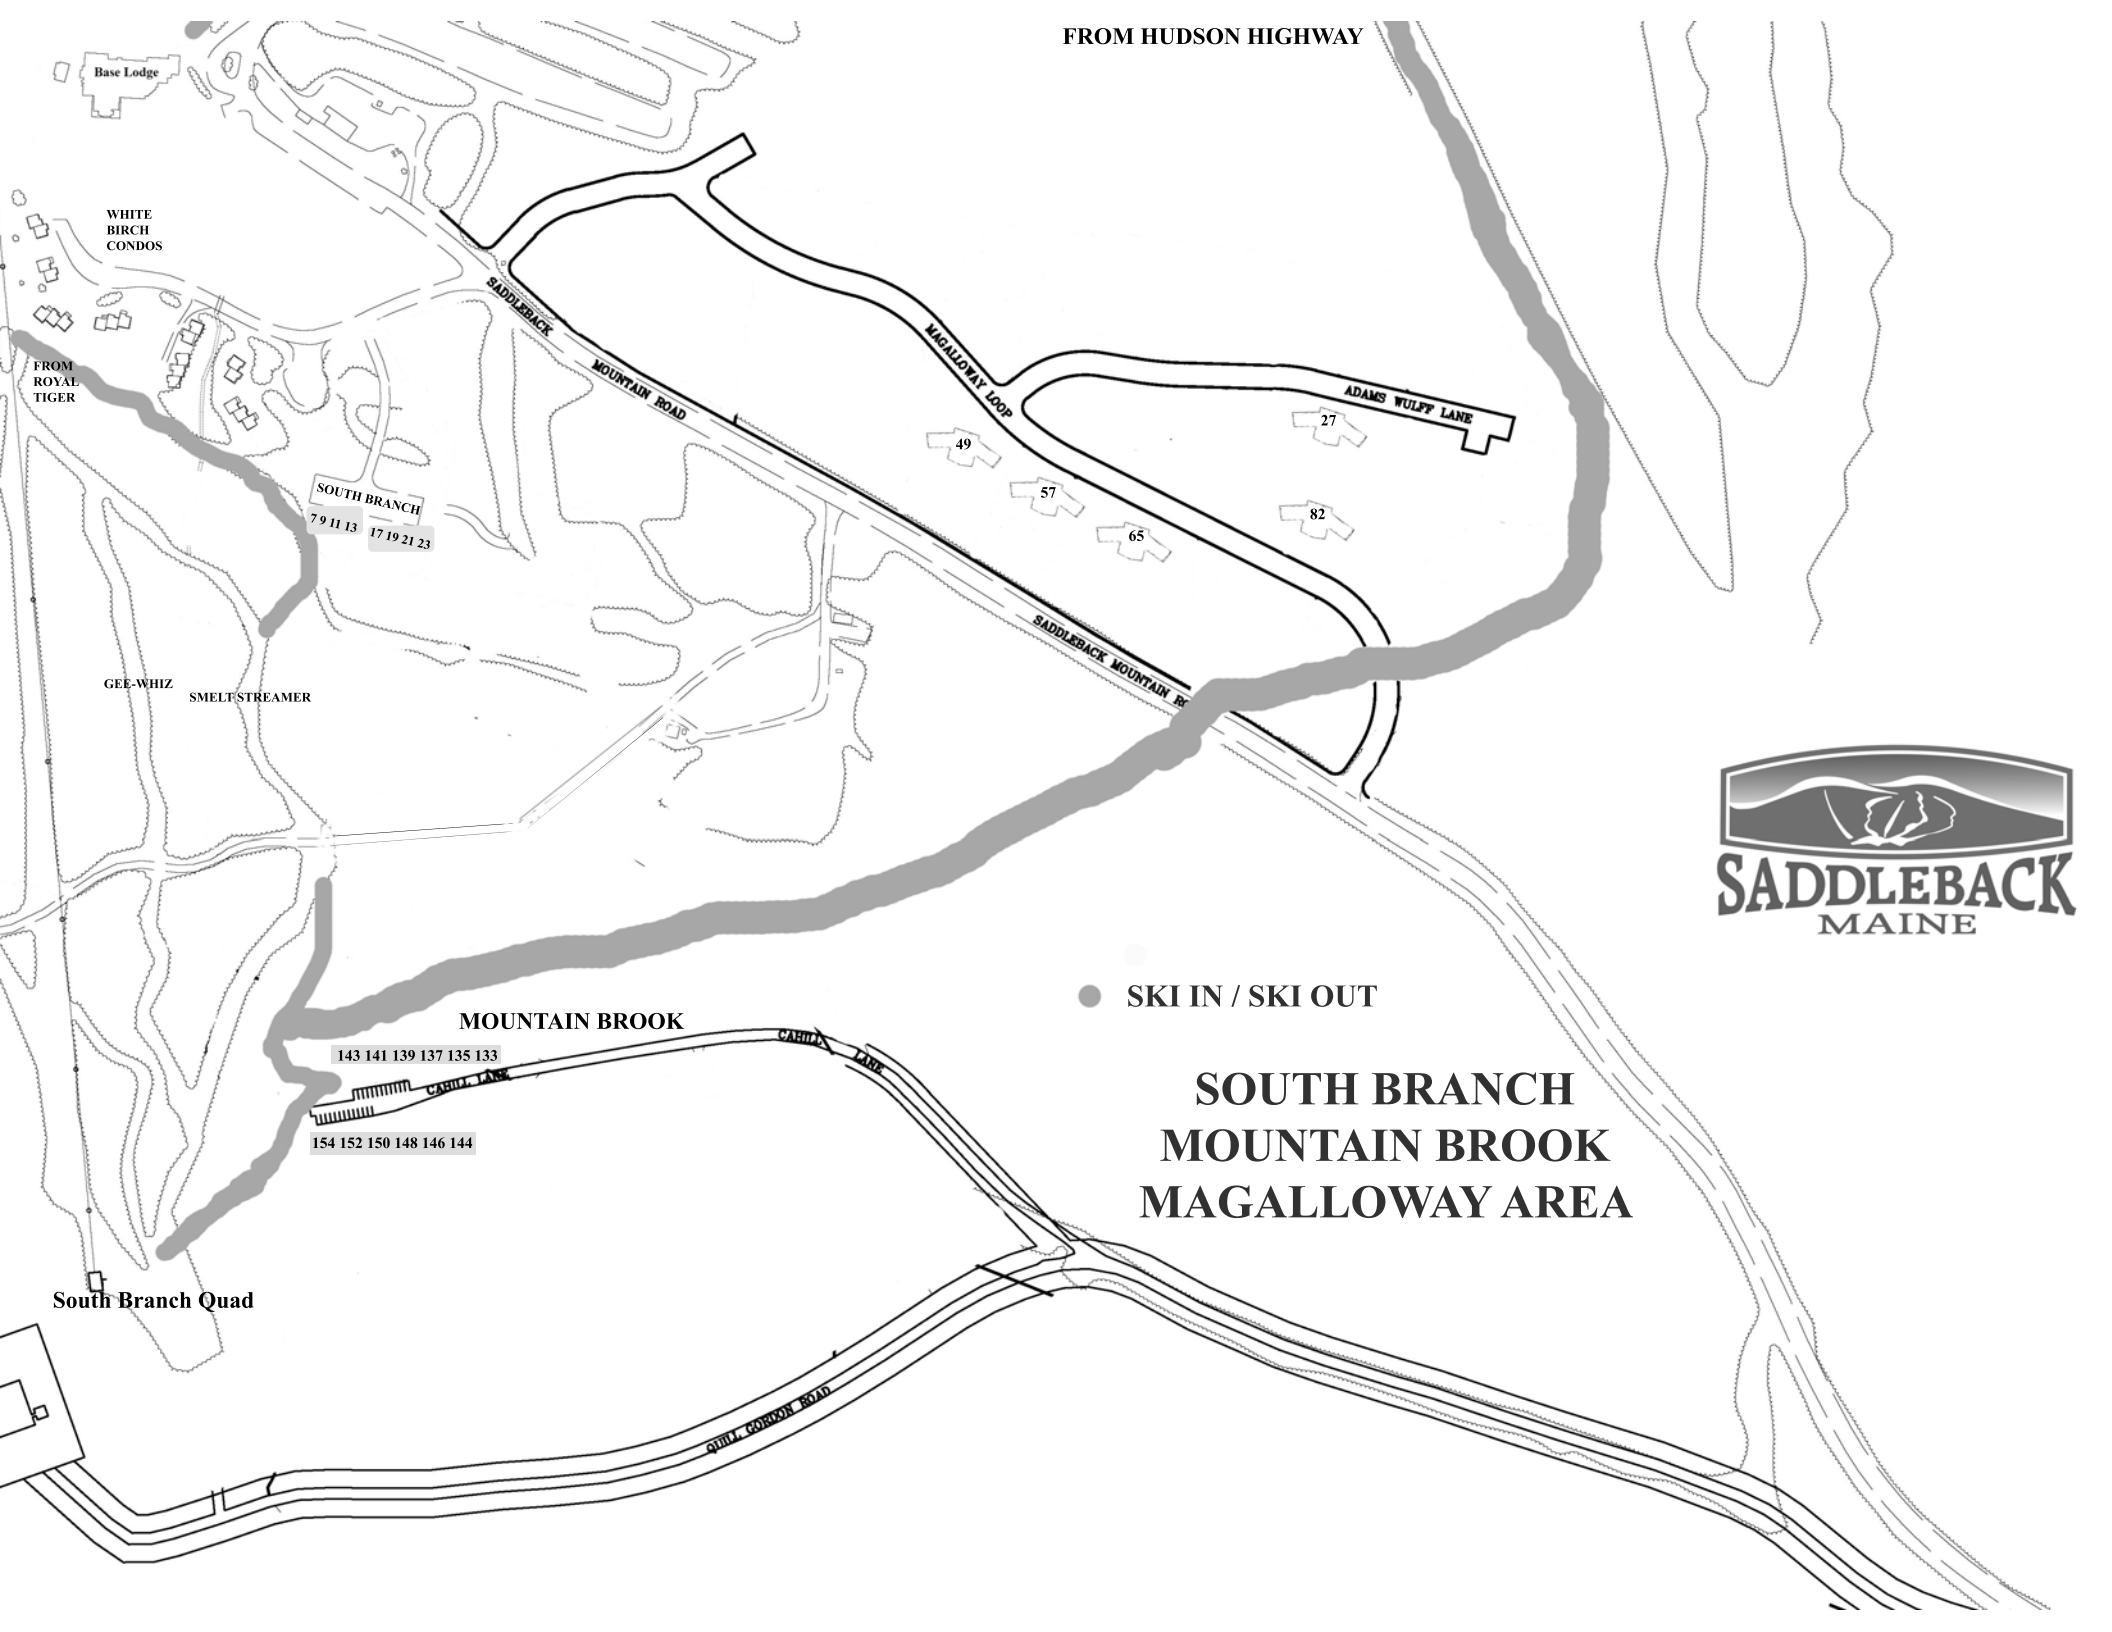

WHEELER

From Blue Devil

FROM HUDSON HWY

GREEN DRAKE LANE

BLACK GNAT LANE

GREY FOX LANE

ROCK POND TRAIL

ROCK POND DRIVE

Clubhouse Drive

Clubhouse

Paddle Court

ROCK POND AREA MAP

TO MAGALLOWAY

Base Lodge

FROM HUDSON HIGHWAY

Base Lodge

WHITE BIRCH CONDOS

FROM ROYAL TIGER

SOUTH BRANCH
79 11 13 17 19 21 23

GEE-WHIZ SMELTSTREAMER

MOUNTAIN BROOK

143 141 139 137 135 133

154 152 150 148 146 144

South Branch Quad

49

57

65

27

82

● SKI IN / SKI OUT

SOUTH BRANCH MOUNTAIN BROOK MAGALLOWAY AREA