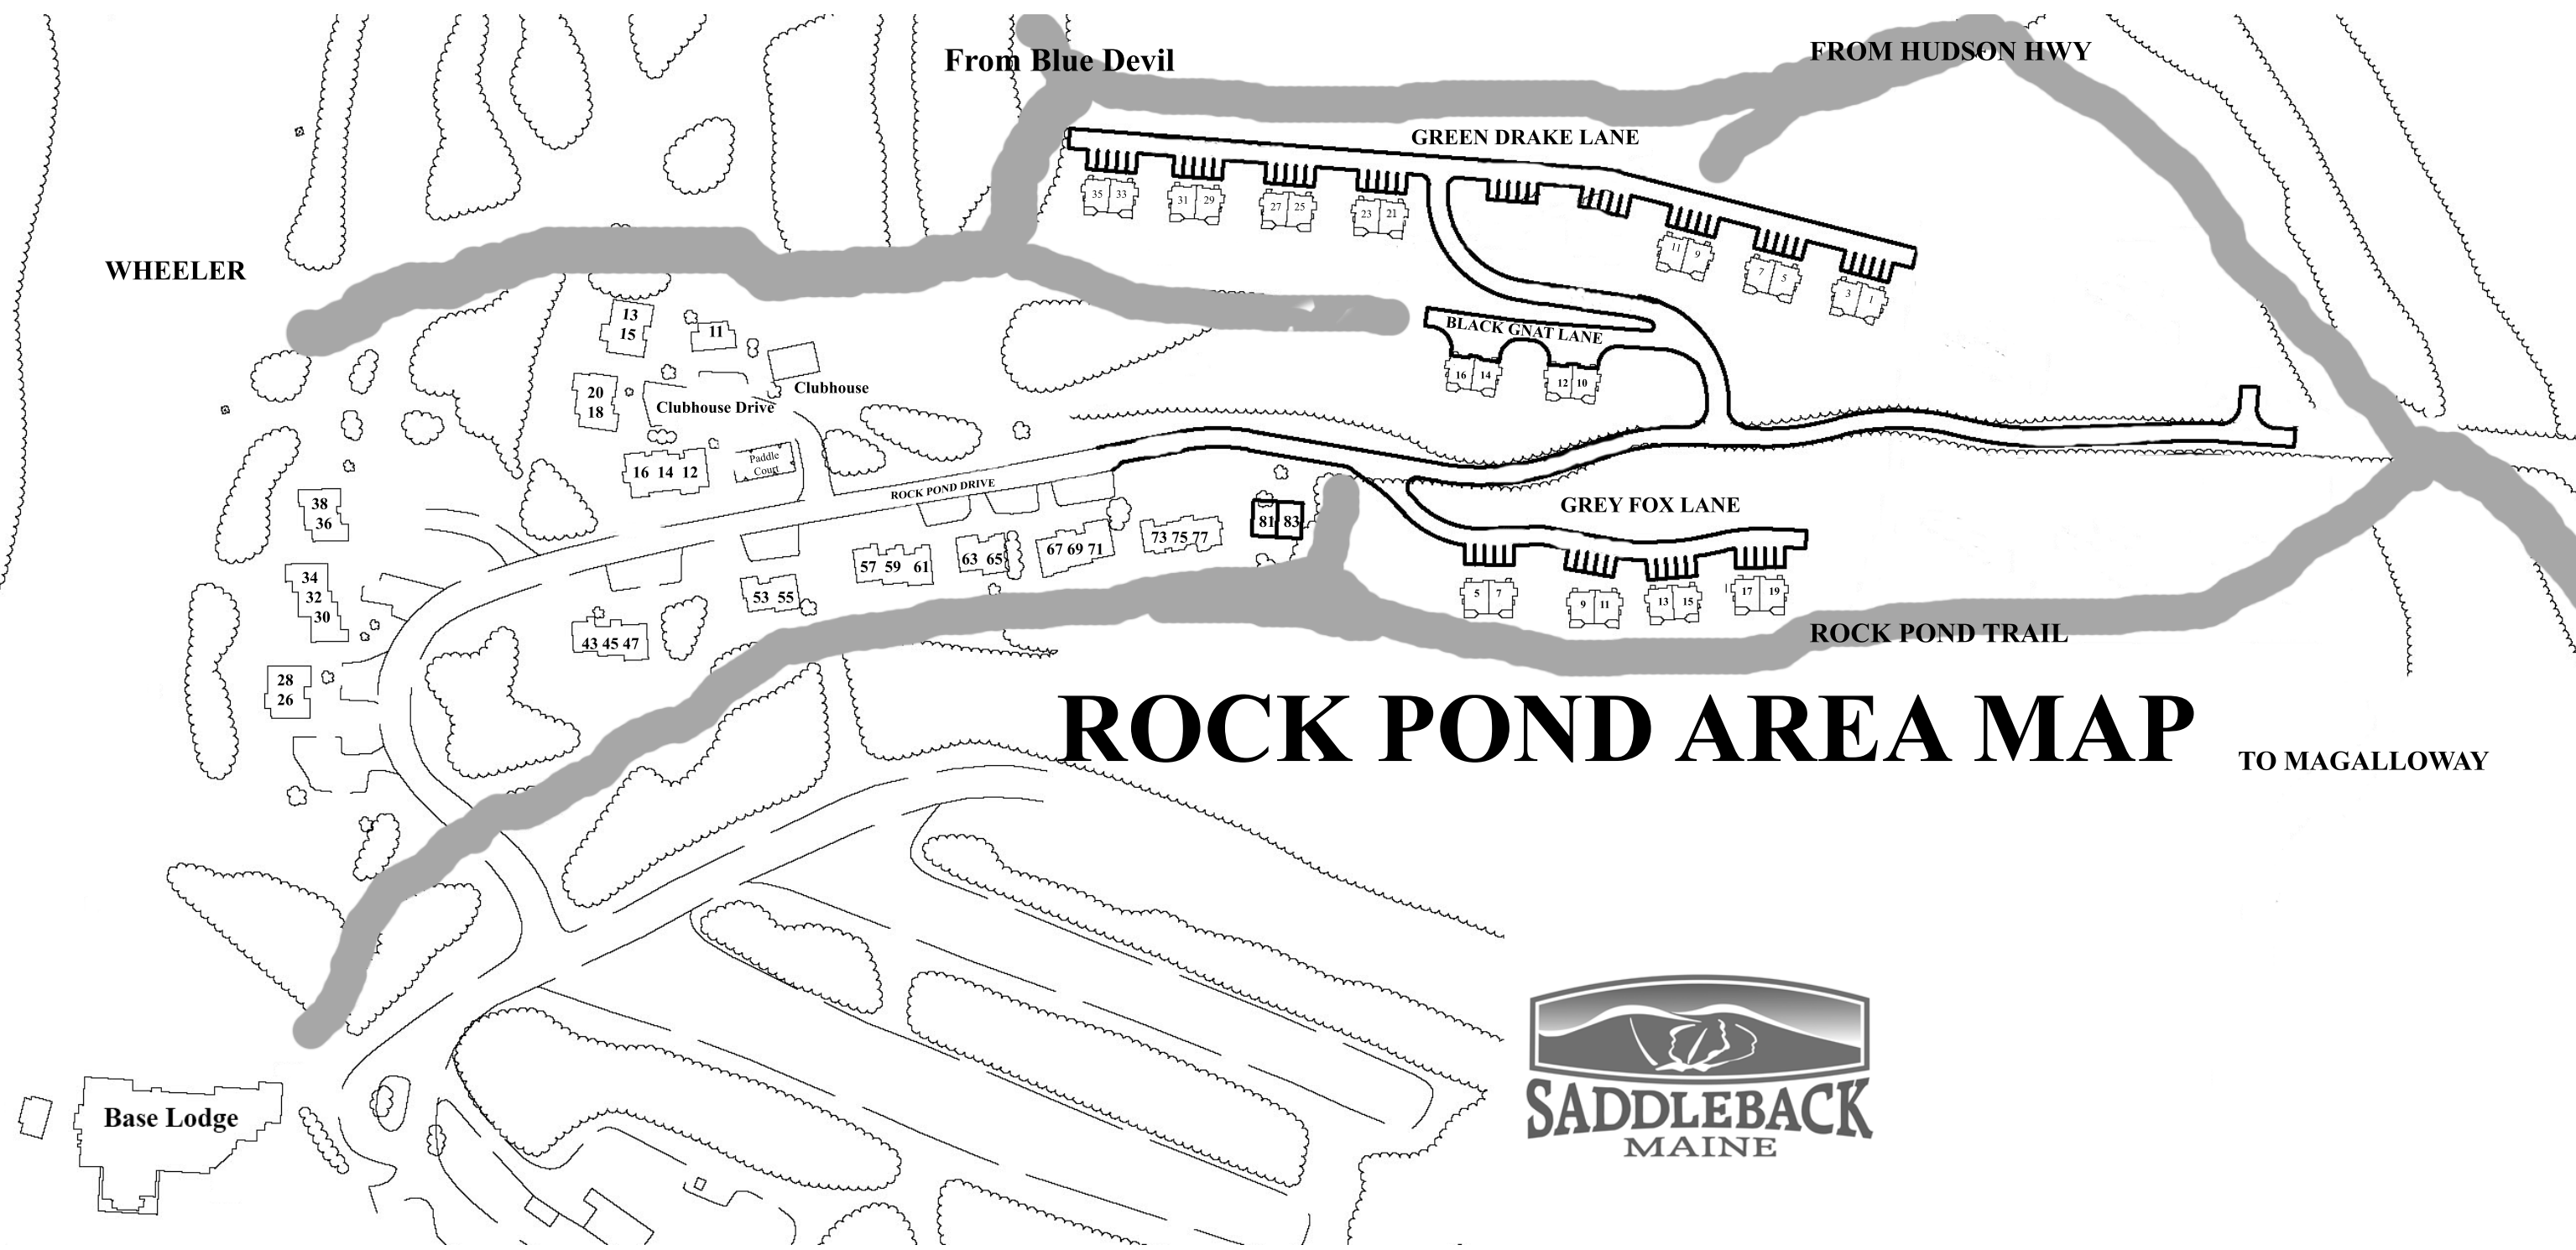

WHEELER

From Blue Devil

FROM HUDSON HWY

GREEN DRAKE LANE

BLACK GNAT LANE

GREY FOX LANE

ROCK POND TRAIL

ROCK POND DRIVE

Clubhouse Drive

Clubhouse

Paddle Court

ROCK POND AREA MAP

TO MAGALLOWAY

Base Lodge

FROM HUDSON HIGHWAY

Base Lodge

WHITE BIRCH CONDOS

FROM ROYAL TIGER

SOUTH BRANCH
79 11 13 17 19 21 23

GEE-WHIZ SMELTSTREAMER

MOUNTAIN BROOK

143 141 139 137 135 133

154 152 150 148 146 144

South Branch Quad